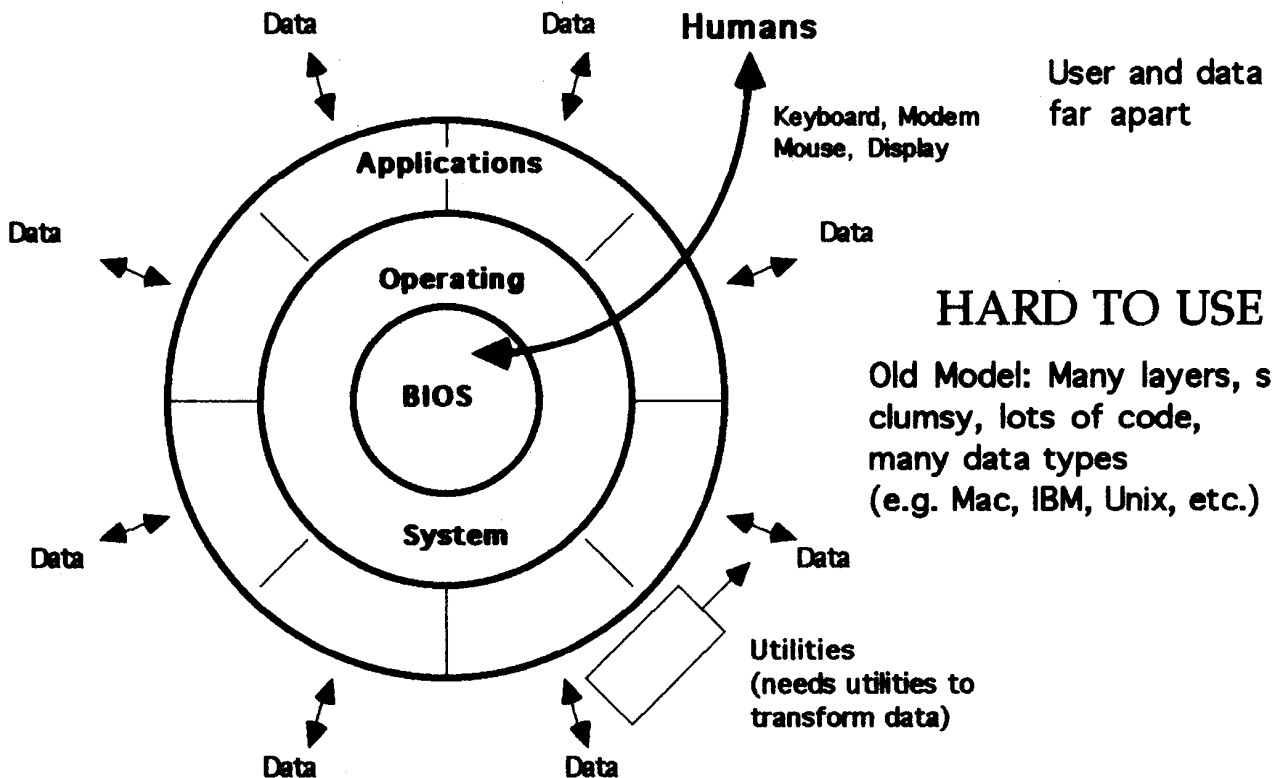

Jef Raskin 1987
 hand copied 1989

This sketch from Jef Raskin shows the concepts that led him to start Information Appliance Inc. in 1982.

Diagram by Jef Raskin showing the concepts that led him to start Information Appliance Inc. in 1982

Source: *Programmers at Work*, Susan Lammers, Microsoft Press, 1989, p. 386

OLD: One computer - many people
 NOW: One computer - one person
 FUTURE: One person - many computers

OLD: Command languages
 NOW: Windows / icons / menus
 FUTURE: Direct action

New Model: No O.S., fast, simple (e.g. Swyft, Cat)

EASY TO USE

Jef Raskin 1987 and copied 1989