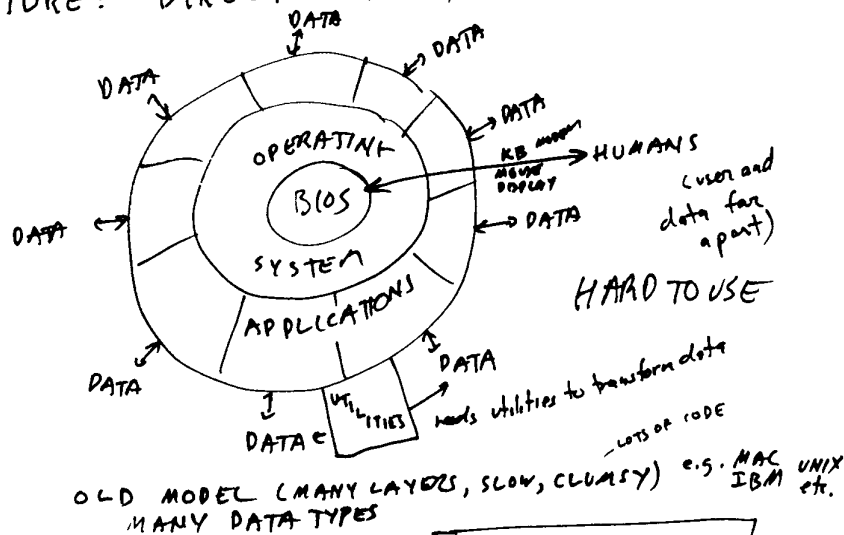

Programmers at Work Susan Lammers 1989

APPENDIX / J E F R A S K I N

OLD: ONE COMPUTER - MANY PEOPLE
NOW: ONE COMPUTER - ONE PERSON
FUTURE: ONE PERSON - MANY COMPUTERS

OLD: COMMAND LANGUAGES
NOW: WINDOWS/ICONS/MENUS
FUTURE: DIRECT ACTION

These concepts led to starting
Information Appliance Inc in 1982

Jef Raskin 1987
hand copied 1989

This sketch from Jef Raskin shows the concepts that led him to start Information Appliance Inc. in 1982.