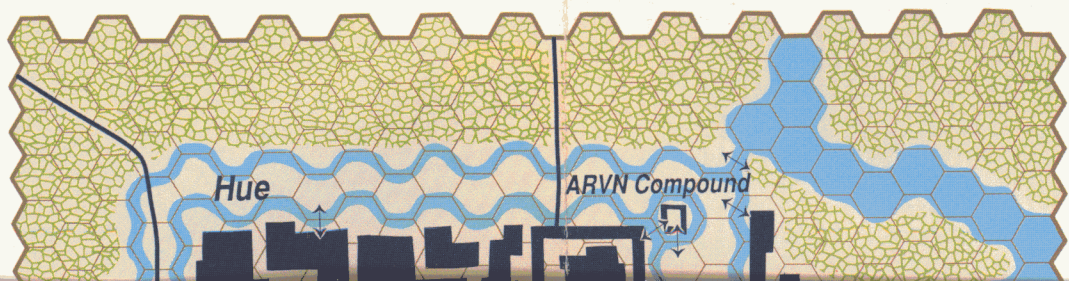

HALLS OF MONTEZUMA

Pusan Perimeter

Hue

TERRAIN KEY

- | | | | |
|---|-----------------------|---|-------|
|  | CLEAR |  | BLUFF |
|  | OCEAN/
MAJOR RIVER |  | HILL |
|  | RIVER |  | CLIFF |

Hue

TERRAIN KEY

	CLEAR		BLUFF
	OCEAN/ MAJOR RIVER		HILL
	RIVER		CLIFF
	SWAMP		PEAK
	SCRUB		ROAD
	WOODS		BRIDGE (ROAD)
	FOREST		BRIDGE (OTHER)
	FARMLAND		BRIDGAB HEX
	BEACH		SCENARIO BOUNDARY
	PLATEAU		TOWN/CITY URBAN
	BROKEN		FORTRESS
	GULLY		PROTECT COMPOUND
	ROUGH		AIRFIELD

Copyright © 1987
Strategic Studies Group
All Rights Reserved

Inchon

Mexico City

Okina

Belleau Wood

Iwo Jima

Belleau Wood

Iwo Jima