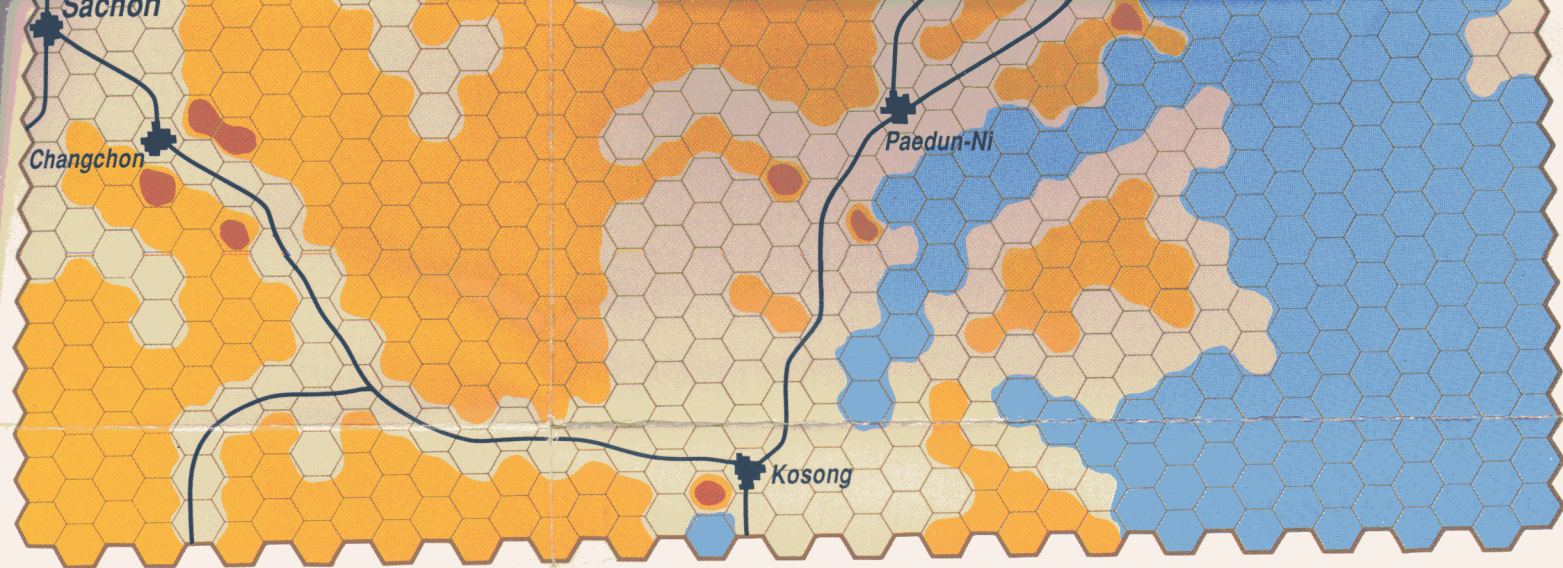

HALLS OF MONTEZUMA

Pusan Perimeter

Hue

TERRAIN KEY

- | | | | |
|---|-----------------------|---|-------|
|  | CLEAR |  | BLUFF |
|  | OCEAN/
MAJOR RIVER |  | HILL |
|  | RIVER |  | CLIFF |

Hue

TERRAIN KEY

	CLEAR		BLUFF
	OCEAN/ MAJOR RIVER		HILL
	RIVER		CLIFF
	SWAMP		PEAK
	SCRUB		ROAD
	WOODS		BRIDGE (ROAD)
	FOREST		BRIDGE (OTHER)
	FARMLAND		BRIDGAB HEX
	BEACH		SCENARIO BOUNDARY
	PLATEAU		TOWN/CITY URBAN
	BROKEN		FORTRESS
	GULLY		PROTECT COMPOUND
	ROUGH		AIRFIELD

Inchon