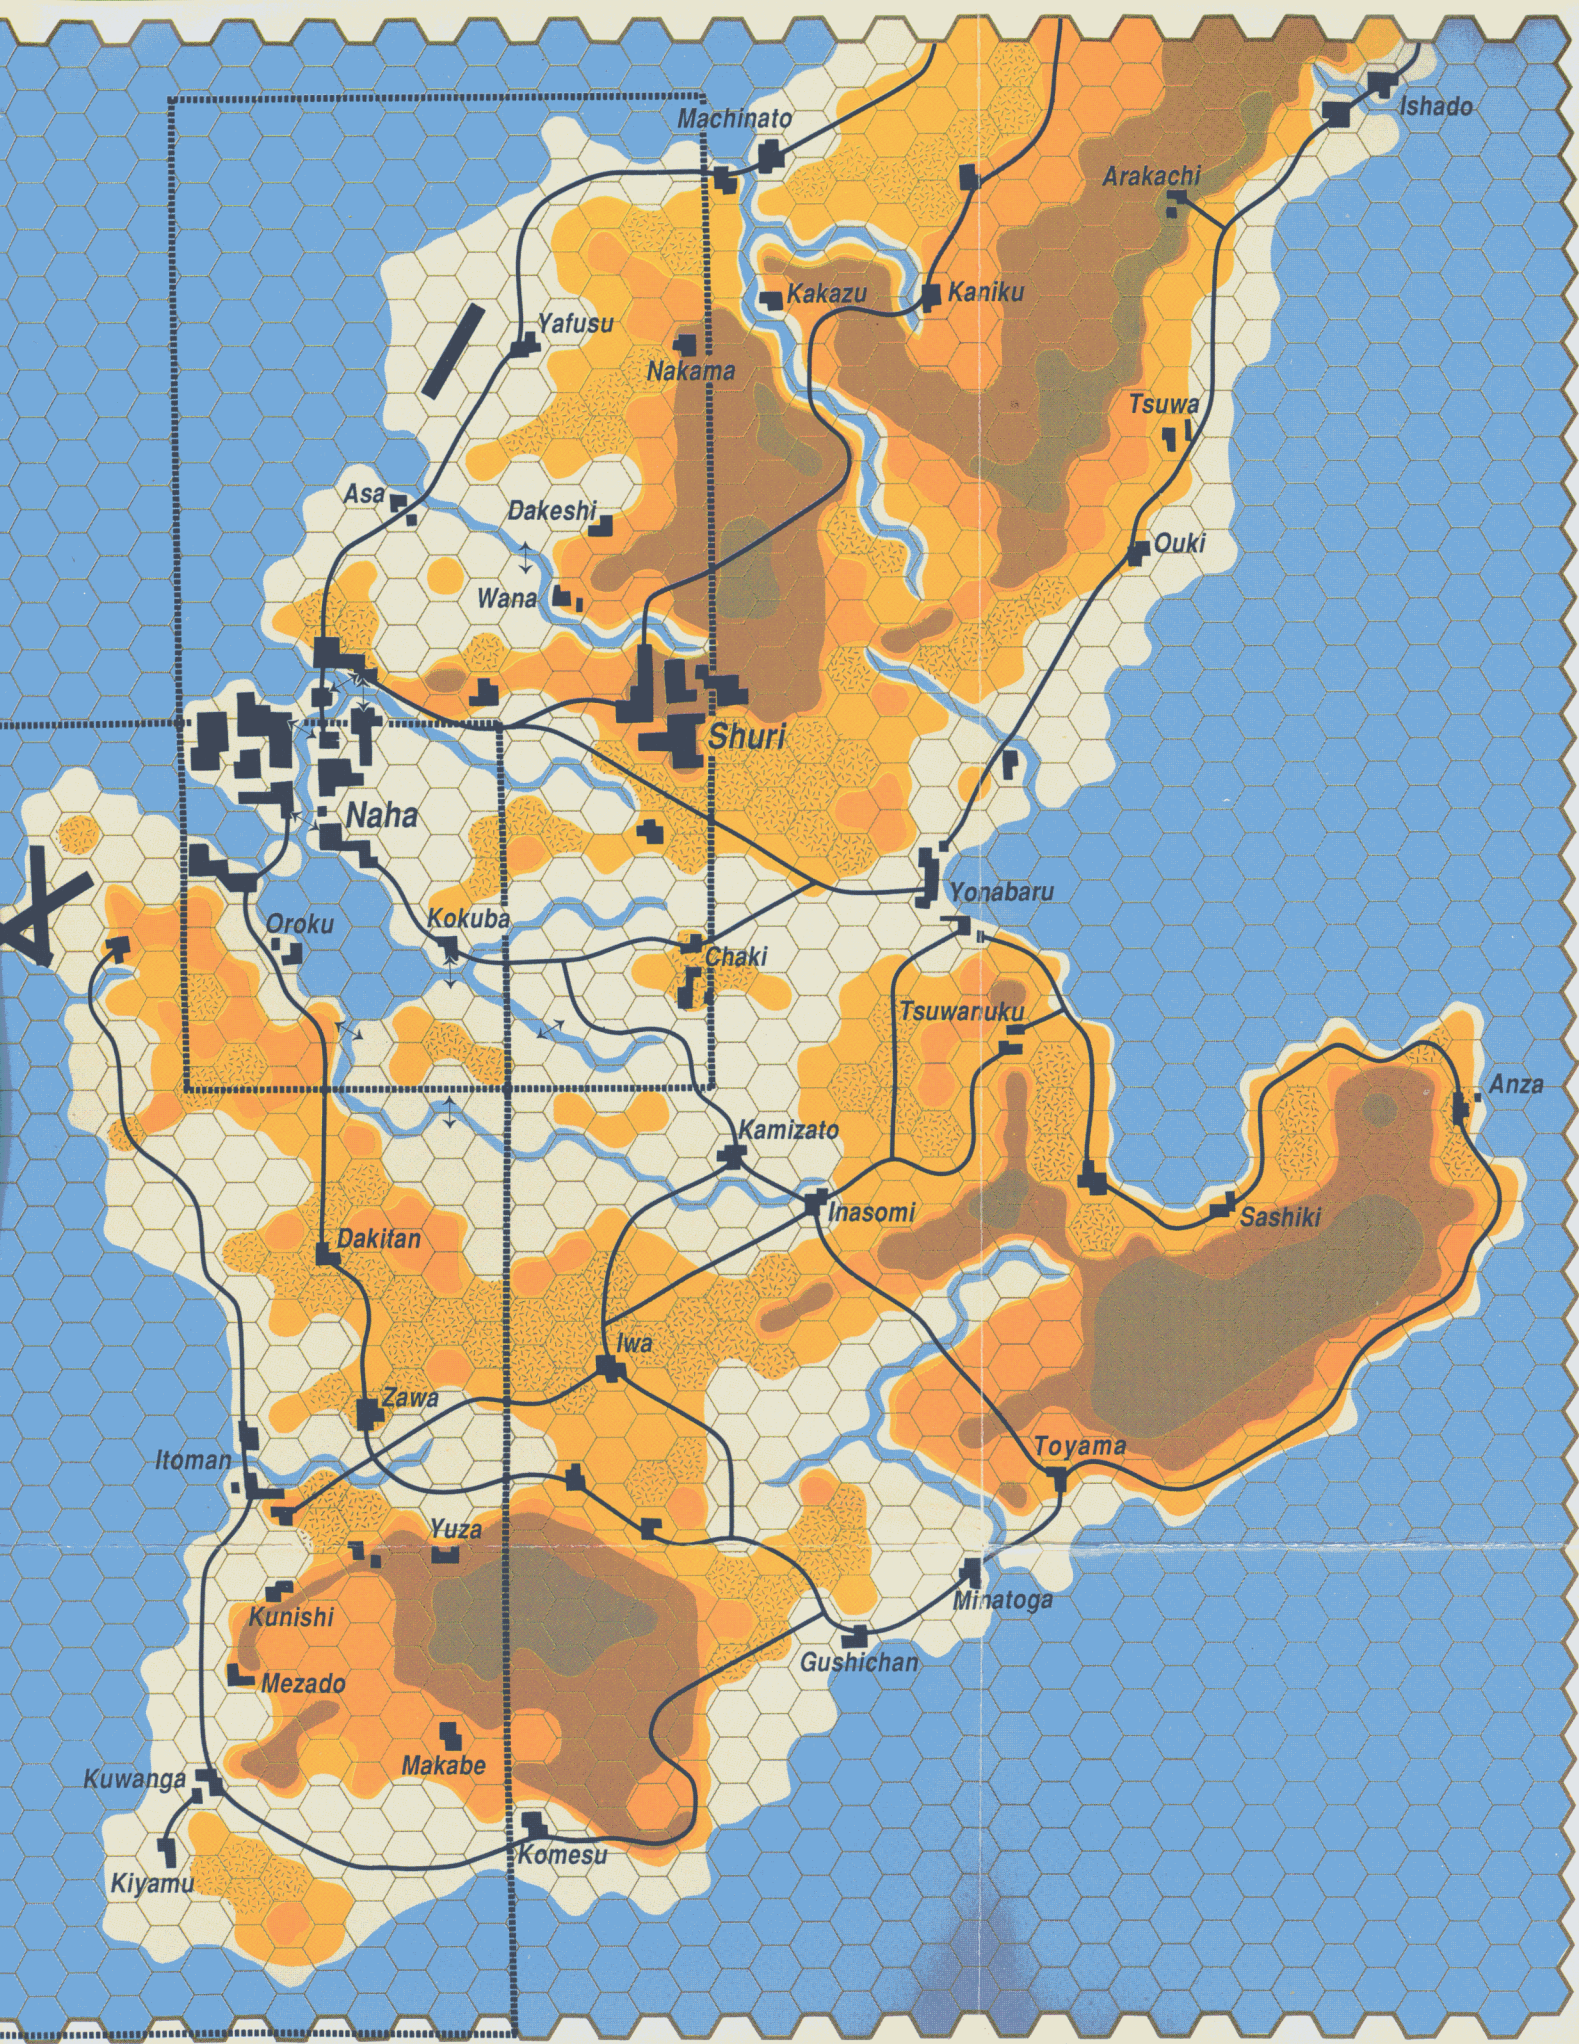

HALLS OF MONTEZUMA

Pusan Perimeter

Hue

TERRAIN KEY

- | | | | |
|---|-----------------------|---|-------|
|  | CLEAR |  | BLUFF |
|  | OCEAN/
MAJOR RIVER |  | HILL |
|  | RIVER |  | CLIFF |

Hue

TERRAIN KEY

	CLEAR		BLUFF
	OCEAN/ MAJOR RIVER		HILL
	RIVER		CLIFF
	SWAMP		PEAK
	SCRUB		ROAD
	WOODS		BRIDGE (ROAD)
	FOREST		BRIDGE (OTHER)
	FARMLAND		BRIDGAB HEX
	BEACH		SCENARIO BOUNDARY
	PLATEAU		TOWN/CITY URBAN
	BROKEN		FORTRESS
	GULLY		PROTECT COMPOUND
	ROUGH		AIRFIELD

Copyright © 1987
Strategic Studies Group
All Rights Reserved

Inchon

Mexico City

Okina

Belleau Wood

Iwo Jima

Belleau Wood

Iwo Jima

Inchon