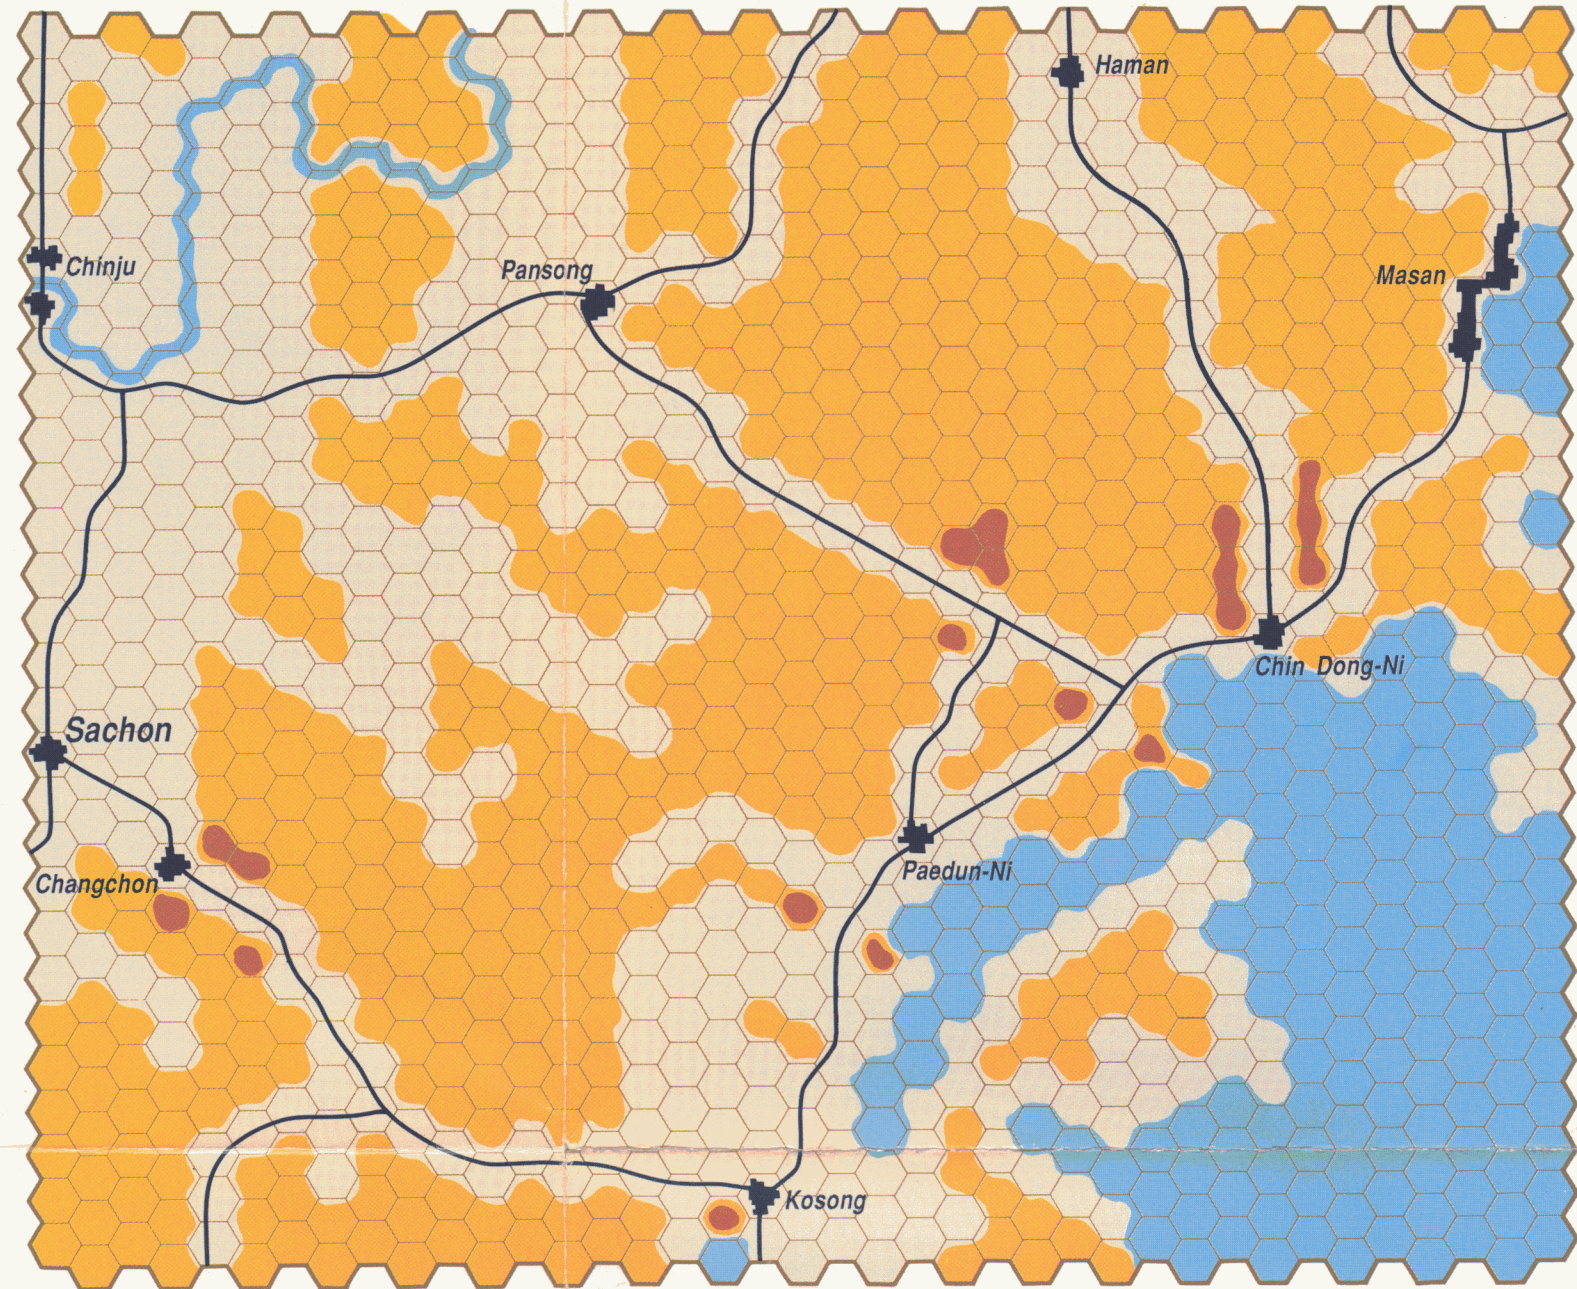

HALLS OF MONTEZUMA

Pusan Perimeter

Hue

TERRAIN KEY

- | | | | |
|---|-----------------------|---|-------|
|  | CLEAR |  | BLUFF |
|  | OCEAN/
MAJOR RIVER |  | HILL |
|  | RIVER |  | CLIFF |

Hue

TERRAIN KEY

	CLEAR		BLUFF
	OCEAN/ MAJOR RIVER		HILL
	RIVER		CLIFF
	SWAMP		PEAK
	SCRUB		ROAD
	WOODS		BRIDGE (ROAD)
	FOREST		BRIDGE (OTHER)
	FARMLAND		BRIDGAB HEX
	BEACH		SCENARIO BOUNDARY
	PLATEAU		TOWN/CITY URBAN
	BROKEN		FORTRESS
	GULLY		PROTECT COMPOUND
	ROUGH		AIRFIELD

Copyright © 1987
Strategic Studies Group
All Rights Reserved

Inchon

Mexico City

Okina

Belleau Wood

Iwo Jima

Belleau Wood

Iwo Jima

Inchon