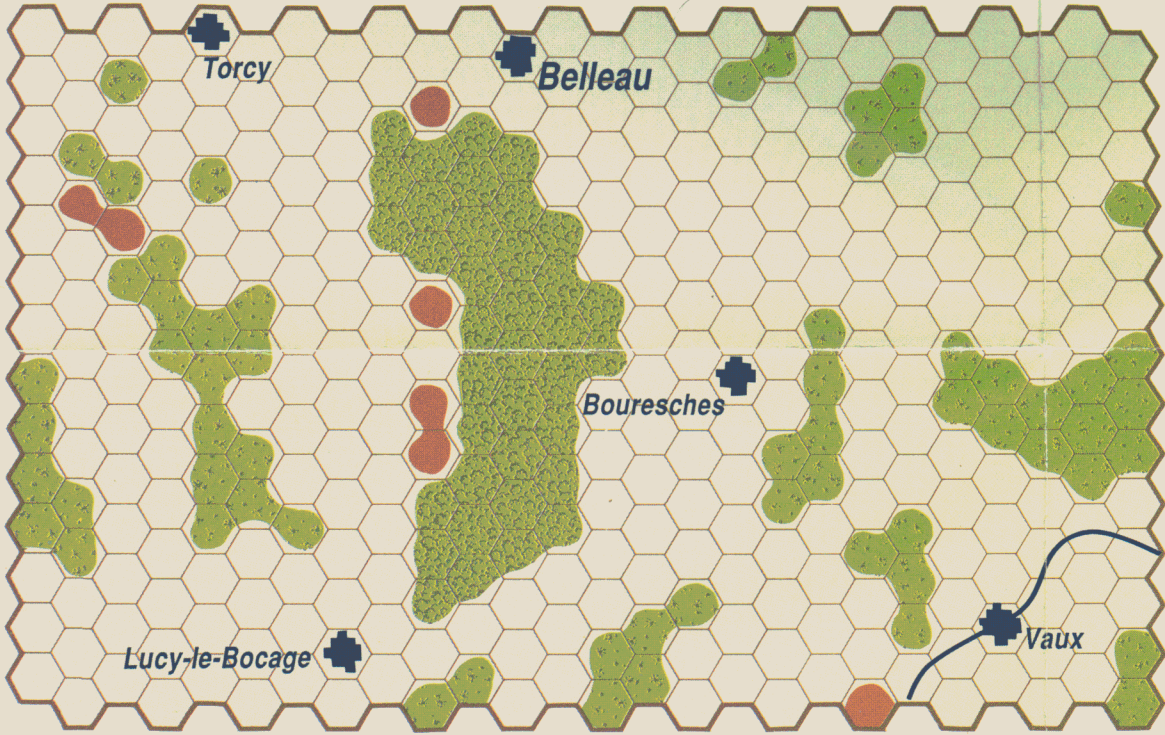

HALLS OF MONTEZUMA

Pusan Perimeter

Hue

TERRAIN KEY

- | | | | |
|---|-----------------------|---|-------|
|  | CLEAR |  | BLUFF |
|  | OCEAN/
MAJOR RIVER |  | HILL |
|  | RIVER |  | CLIFF |

Hue

TERRAIN KEY

	CLEAR		BLUFF
	OCEAN/ MAJOR RIVER		HILL
	RIVER		CLIFF
	SWAMP		PEAK
	SCRUB		ROAD
	WOODS		BRIDGE (ROAD)
	FOREST		BRIDGE (OTHER)
	FARMLAND		BRIDGAB HEX
	BEACH		SCENARIO BOUNDARY
	PLATEAU		TOWN/CITY URBAN
	BROKEN		FORTRESS
	GULLY		PROTECT COMPOUND
	ROUGH		AIRFIELD

Copyright © 1987
Strategic Studies Group
All Rights Reserved

Inchon

Mexico City

Okina

Belleau Wood

Iwo Jima

Belleau Wood

Iwo Jima

Inchon