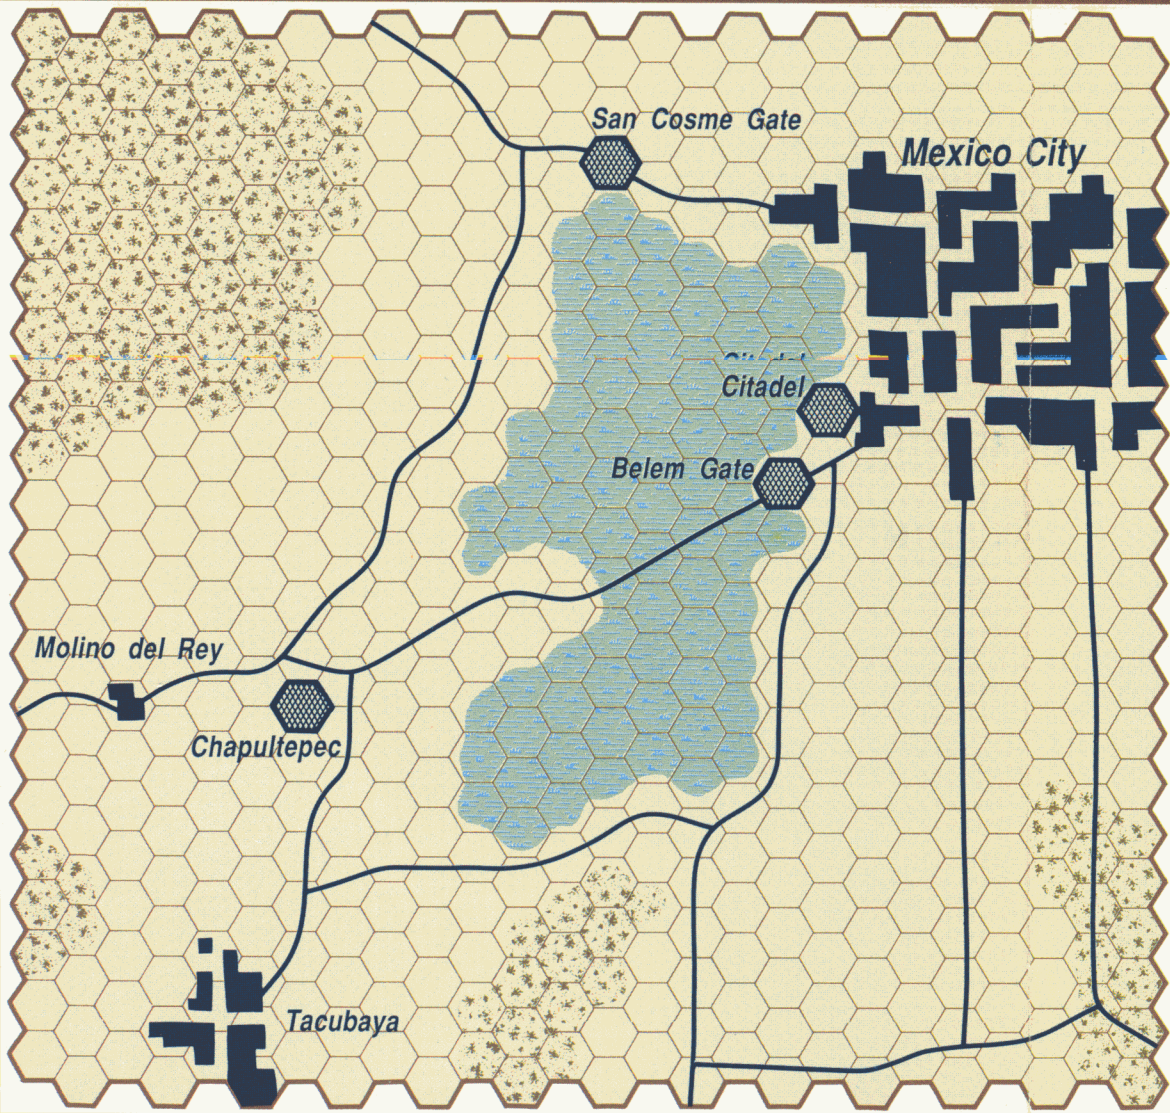

HALLS OF MONTEZUMA

Pusan Perimeter

Hue

TERRAIN KEY

- | | | | |
|---|-----------------------|---|-------|
|  | CLEAR |  | BLUFF |
|  | OCEAN/
MAJOR RIVER |  | HILL |
|  | RIVER |  | CLIFF |

Hue

TERRAIN KEY

	CLEAR		BLUFF
	OCEAN/ MAJOR RIVER		HILL
	RIVER		CLIFF
	SWAMP		PEAK
	SCRUB		ROAD
	WOODS		BRIDGE (ROAD)
	FOREST		BRIDGE (OTHER)
	FARMLAND		BRIDGAB HEX
	BEACH		SCENARIO BOUNDARY
	PLATEAU		TOWN/CITY URBAN
	BROKEN		FORTRESS
	GULLY		PROTECT COMPOUND
	ROUGH		AIRFIELD

Copyright © 1987
Strategic Studies Group
All Rights Reserved

Inchon

Mexico City

Okina

Belleau Wood

Iwo Jima

Belleau Wood

Iwo Jima

Inchon