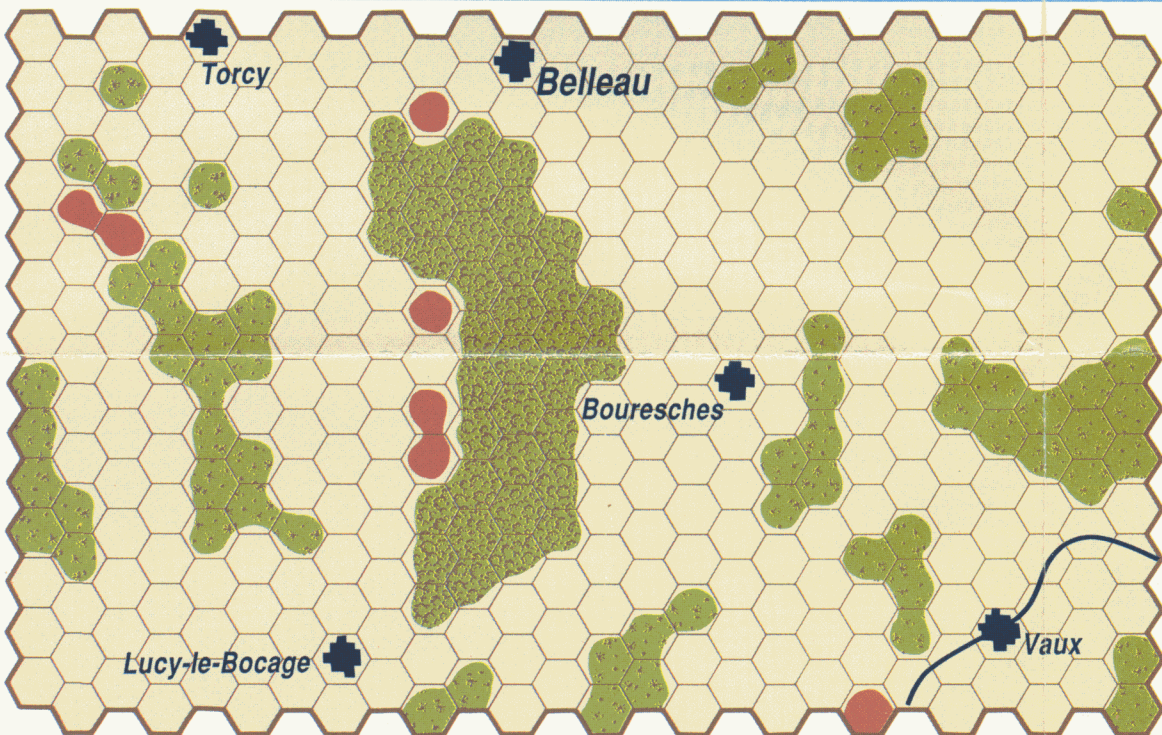

HALLS OF MONTEZUMA

Pusan Perimeter

Hue

TERRAIN KEY

- | | | | |
|---|-----------------------|---|-------|
|  | CLEAR |  | BLUFF |
|  | OCEAN/
MAJOR RIVER |  | HILL |
|  | RIVER |  | CLIFF |

Hue

TERRAIN KEY

	CLEAR		BLUFF
	OCEAN/ MAJOR RIVER		HILL
	RIVER		CLIFF
	SWAMP		PEAK
	SCRUB		ROAD
	WOODS		BRIDGE (ROAD)
	FOREST		BRIDGE (OTHER)
	FARMLAND		BRIDGAB HEX
	BEACH		SCENARIO BOUNDARY
	PLATEAU		TOWN/CITY URBAN
	BROKEN		FORTRESS
	GULLY		PROTECT COMPOUND
	ROUGH		AIRFIELD

Copyright © 1987
Strategic Studies Group
All Rights Reserved

Inchon

Mexico City

Okina

Belleau Wood

Iwo Jima

Belleau Wood

Iwo Jima

Inchon