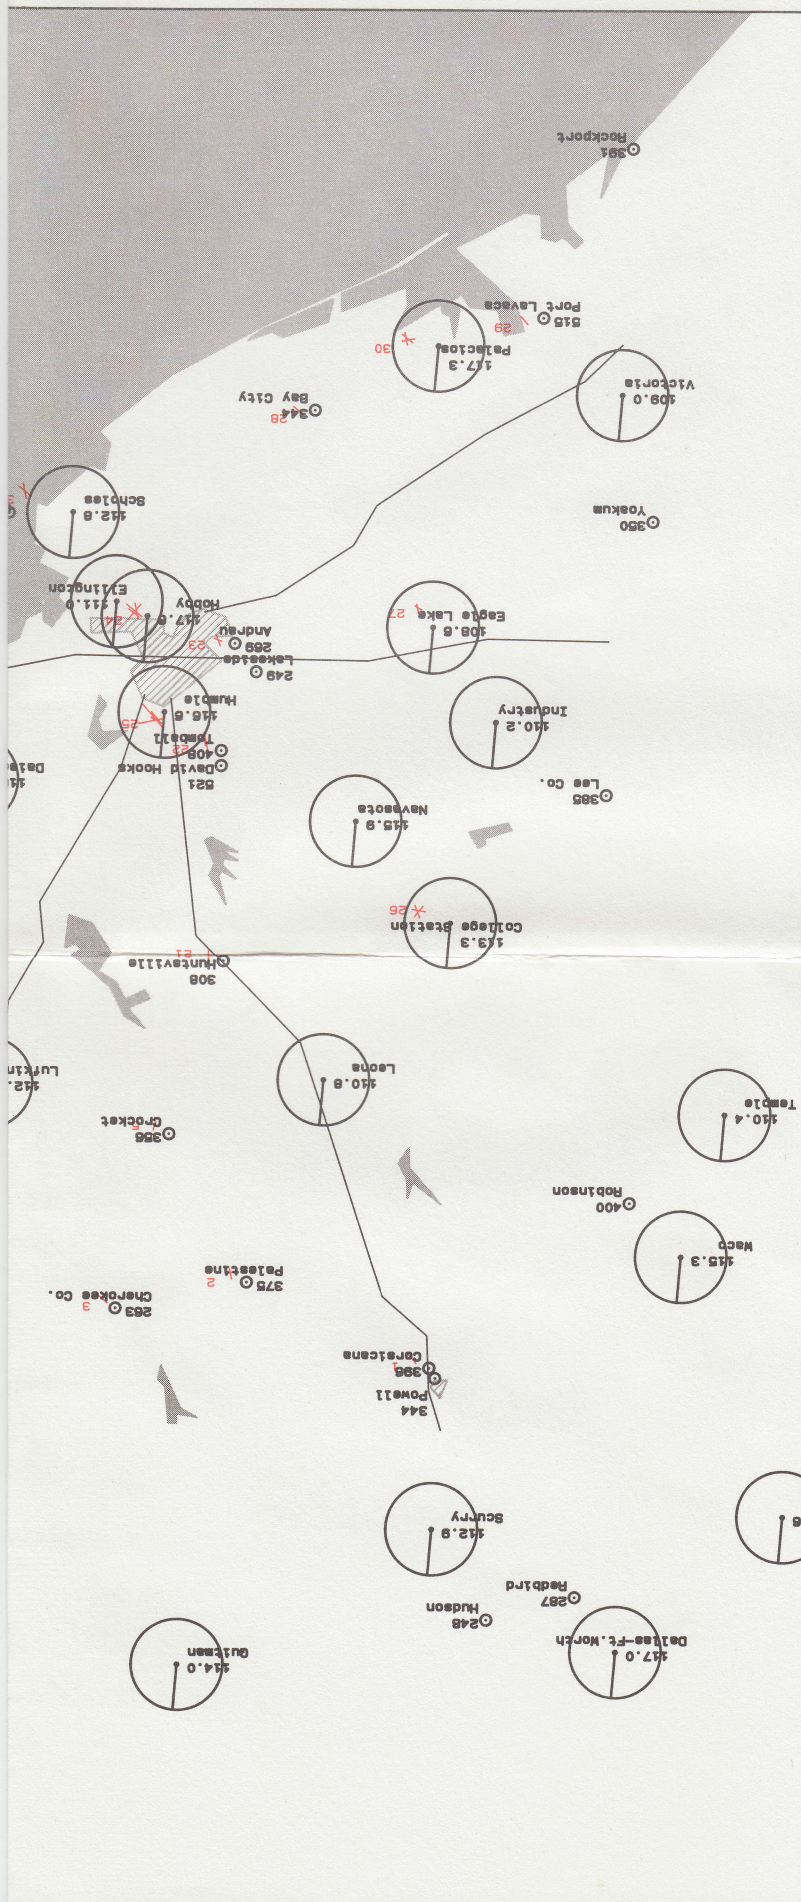

HOUSTON SECTIONAL

- 1 Corsicana
- 2 Patistine
- 3 Jacksonville, Cherokee Co.
- 4 Macogdoches, East Texas Reg.
- 5 Crockett, Houston Co.
- 6 Lufkin, Angelina Co.
- 7 Mansfield, Desoto Parish
- 8 Matchitoches
- 9 Alexandria, Est. Reg.
- 10 Matchez-Adams Co., Hardy-Anders Fld
- 11 Baton Rouge, Ryan
- 12 Opelousas, St. Landry Parish
- 13 Lafayette Reg.
- 14 Lake Charles
- 15 Lake Charles
- 16 De Ridder, Beauregard Parish
- 17 Jasper Co. - Bell Fld.
- 18 Kuntze - Sillsbee, Hawthorne Fld.
- 19 Beaumont
- 20 Beaumont / Port Arthur, Jefferson Co.
- 21 Huntsville
- 22 Houston, Hooks Mem.
- 23 Houston, Andrau
- 24 Houston, Hobby
- 25 Houston Intercontinental
- 26 College Station, Easterwood
- 27 Eagle Lake
- 28 Bay City
- 29 Port Lavaca, Calhoun Co.
- 30 Palacios
- 31 Galveston, Scholtes

LEGEND

name
frequency
NDB
name
frequency
VOR
Needle points to magnetic north

✳ 24
Airport Layout Diagram (runway lengths are 3 times scale length)

Roads
Rivers
Lakes, Reservoirs, Oceans
City or Metropolitan Area

50 nautical miles