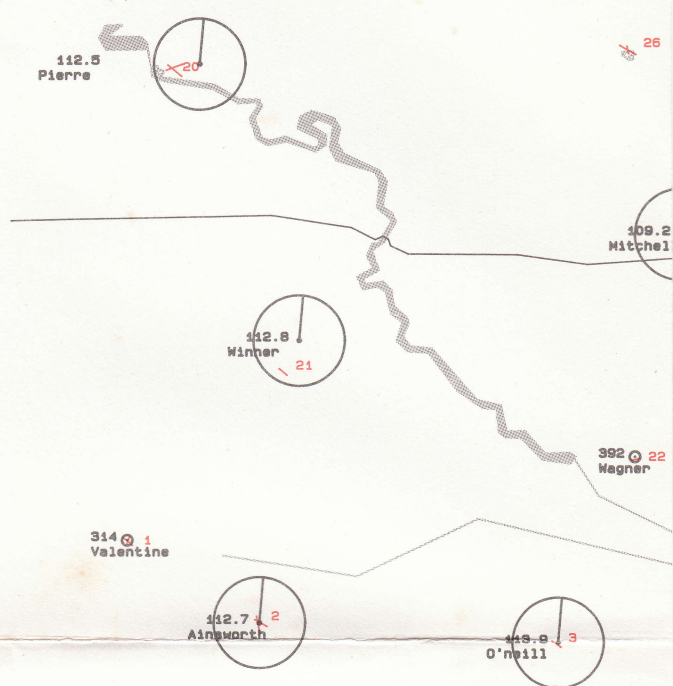

# OMAHA SECTIONAL

- 1 Valentine, Miller
- 2 Ainsworth
- 3 O'Neill
- 4 Norfolk, Stefan Mem.
- 5 Tekamah
- 6 Fremont
- 7 Wahoo
- 8 Omaha, Eppley Airfield
- 9 Plattsmouth
- 10 Beatrice
- 11 Lincoln
- 12 Columbus
- 13 Grand Island, Hall Co. Reg.
- 14 Hastings
- 15 Kearney
- 16 Burwell, Cram
- 17 North Platte, Lee Bird Fld
- 18 Theford, Thomas Co
- 19 Broken Bow
- 20 Pierre
- 21 Gorin, Wiley
- 22 Wagner
- 23 Gurney
- 24 Sioux Falls, Foss
- 25 Brookings
- 26 Huron Reg.
- 27 Mitchell
- 28 Marshall
- 29 Worthington
- 30 Fairmont
- 31 Mankato
- 32 Albert Lea
- 33 Spencer
- 34 Forest City
- 35 Mason City
- 36 Fort Dodge
- 37 Sioux City
- 38 Storm Lake
- 39 Sac City
- 40 Des Moines
- 41 Atlantic
- 42 Greenfield
- 43 Maryville

LEGEND

frequency NDB  
 name Omak

frequency VOR Needle points to magnetic north  
 name Victoria

24 Airport Layout Diagram (runway lengths are 3 times scale length)

Roads

Rivers

Lakes, Reservoirs, Oceans

City or Metropolitan Area

50 nautical miles